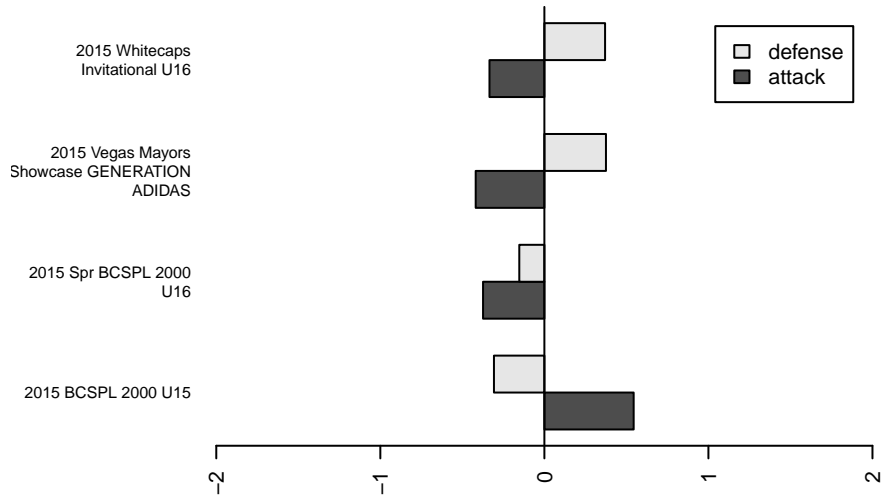

Mountain United 2000B

, BC
 B00 total strength=1774
 attack=37.12 defense=23.01
 fall league = BCSPL 2000 U15
 spr league = Spr BCSPL 2000 U16

alt names used:
 Mountain United FC
 Mountain United FC

Venues played:
 2015 Spr BCSPL 2000 U16
 2015 BCSPL 2000 U15
 2015 Vegas Mayors Showcase GENERATION ,
 2015 Whitecaps Invitational U16

Mountain United 2000B
 Dots are actual minus expected GF (blue circles) and GA (red triangles).
 Blue line is smoothed change in attack strength. Red is smoothed change in defense strength.

**attack and defense variance (black dot)
relative to other teams
and top 10 in region**

**attack and defense rating
relative to others at age
and all opponents in last 13 months**

**attack and defense rating
relative to others at age
and all opponents in last 13 months**

Performance relative to 13 month average

average number of goals per game relative to expected

Performance relative to 13 month average

average number of goals per game relative to expected

lot. A=Neither has attack advantage, B=Opponent has both attack and defense advantage, C=Opponent has both attack and defense disadvantage, D=Both have